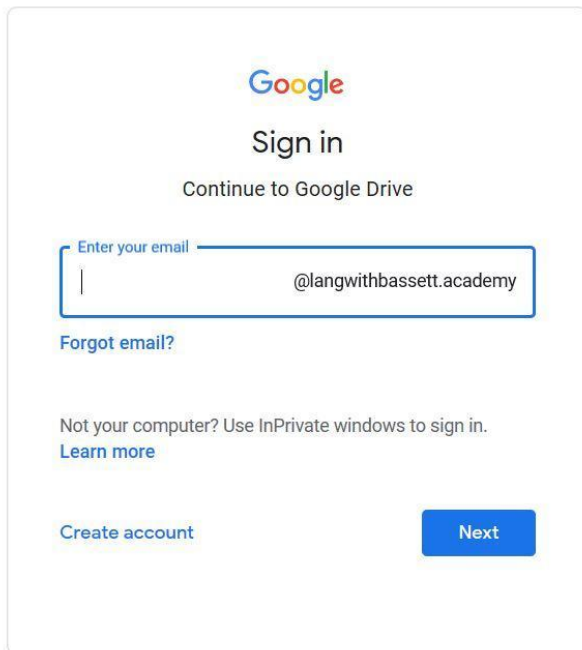

<https://drive.google.com/a/langwithbassett.academy>

You will be presented with the sign in for G Suite:

Log on detail format is as below:

Username:

<<SchoolUsername>>@langwithbassett.academy

If you have accessed the school network in the past couple of days and changed your password, this is what it will be. If not, then the default password would be **Password123**.