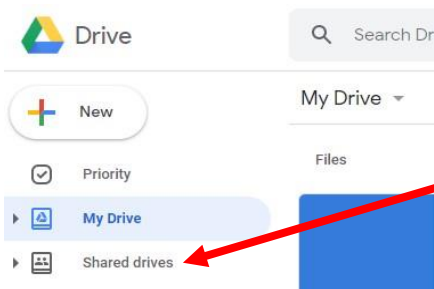

<https://drive.google.com/a/langwithbassett.academy>

You will be presented with the sign in for G Suite:

Log on detail format is as below:

Username:

<<SchoolUsername>>@langwithbassett.academy

If you have accessed the school network in the past couple of days and changed your password, this is what it will be. If not, then the default password would be **Password123**.

Once signed in, you will be presented with your Personal Google Drive. You will need to navigate to the Shared Drives to access the Online Student Resources

From here, you should have access to all provided online resources. Drive names may differ from what is displayed below.